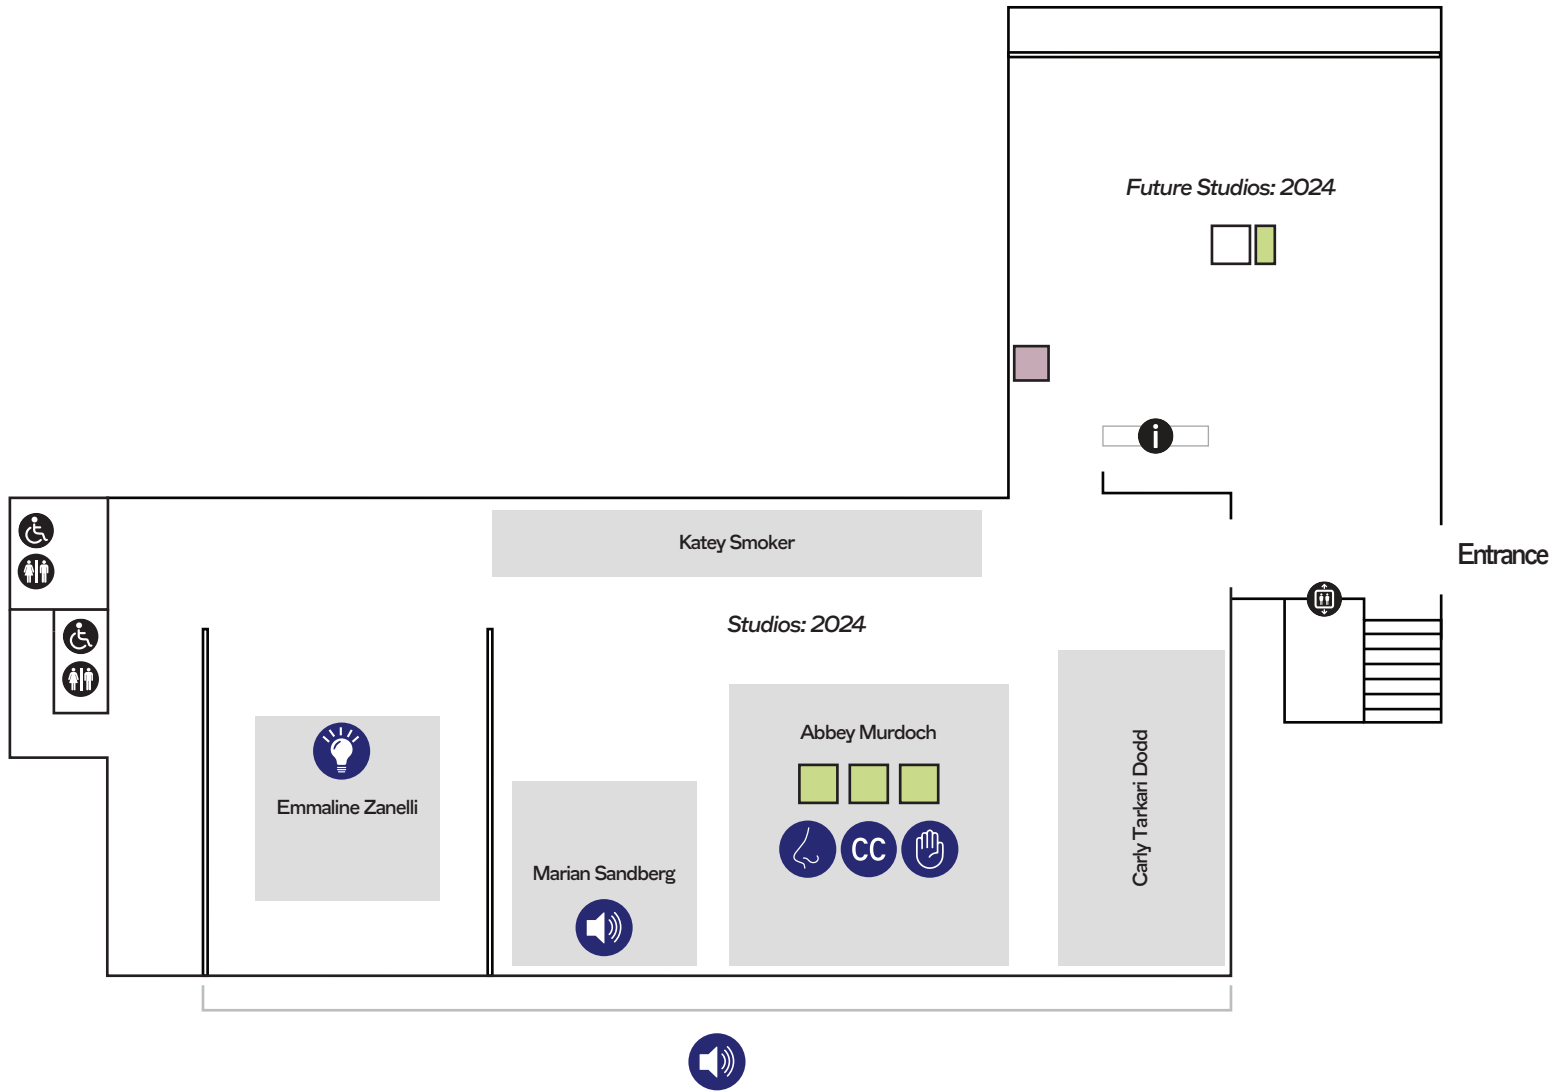

Current Exhibitions

Studios: 2024
9 November – 14 December

Artists: Carly Tarkari Dodd, Abbey Murdoch, Marian Sandberg, Katey Smoker, and Emmaline Zanelli.

Curator: Dr. Danni Zuvela

Future Studios: 2024
9 November – 14 December

Sensory Map

ACE

- Sensory Information**
- Loud sound
 - Quiet sound
 - No sound
 - Smell
 - Captions
 - No captions
 - Dark
 - Gentle touch
 - Flashing Lights
- Facilities**
- Lifts
 - Toilet
 - Accessible toilet
 - Information desk
- Objects**
- Seating
 - Digital Catalogue